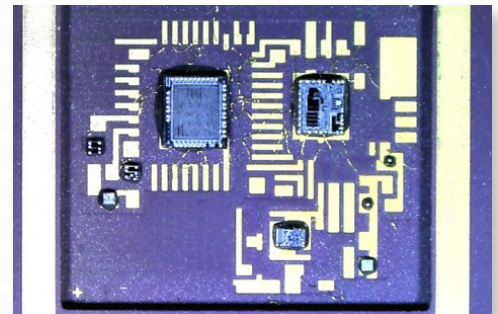

<b>Image Measurement Box</b> Capture images & measure, no PC required	<b>12x - 132x Magnification</b> Large magnification range	<b>HDMI Output</b> Connect to an external monitor	<b>Integrated Lighting</b> 30 LEDs with intensity control
--	--	--	--

Save High Quality Images/Videos

LED Illumination with Intensity Control

## Digital Microscope with Image Measurement Box

This innovative inspection scope allows operators to see high quality images by looking straight ahead at a large screen via HDMI rather than hunching over traditional narrow microscope eyepieces. This bundle includes the Cyclops HDMI Image Measurement Box for capturing screenshot images/videos with the touch of a button and features a built-in measurement software without the need for a PC.

### Key Features

- 2-megapixel sensor
- HDMI output
- LED illumination with intensity control
- Large magnification range and long working distance
- Infrared remote control for all major features
- USB port for keyboard or mouse
- Save image/video files to SD card
- Take accurate measurements
- Make on-screen notes
- Utilize on-screen grids and overlays