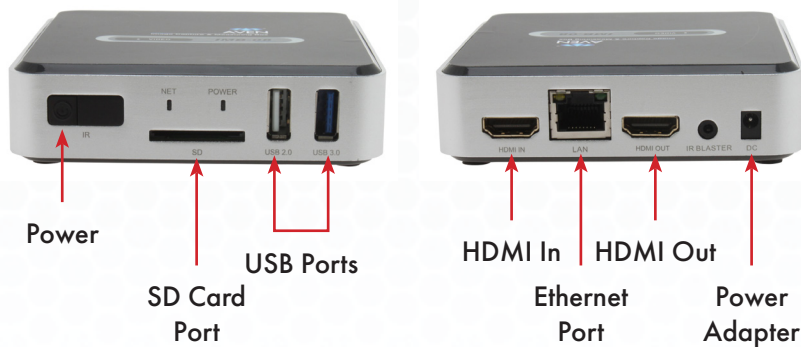

- No PC Required**
Connect to an HDMI monitor
- Included Software**
Annotate & take accurate measurements
- Capture HD Images**
Save images/videos to SD card
- Compatible w/ Cyclops HDMI**
Access imaging & measurement software

HDMI Image Measurement Box

Utilize Advanced Imaging & Measurement Software with the Cyclops HDMI

For Cyclops HDMI

Designed for use with Aven's Cyclops HDMI Digital Microscope, this device gives operators access to advanced imaging & measurement software with no need to connect to a PC. Capture images/videos, measure, write on-screen notes, and more.

Key Features

- HDMI output to your monitor
- USB port for keyboard or mouse
- Save image/video files to SD card
- Take accurate measurements
- Make on-screen notes
- Utilize on-screen grids and overlays

Capture High Quality Images/Videos

HDMI Image Measurement Box For Cyclops HDMI	
Item #	26700-401-IMB-08
Resolution	1920 x 1080 @ 30FPS
Interface	HDMI
Storage	SD Card
Measurement	via built-in software
Package Contents	<ul style="list-style-type: none"> • Image Measurement Box • HDMI Cable • 5v Power Supply • USB mini to USB 2.0 cable • HDMI Power Supply Adapter (for older Cyclops HDMI models)