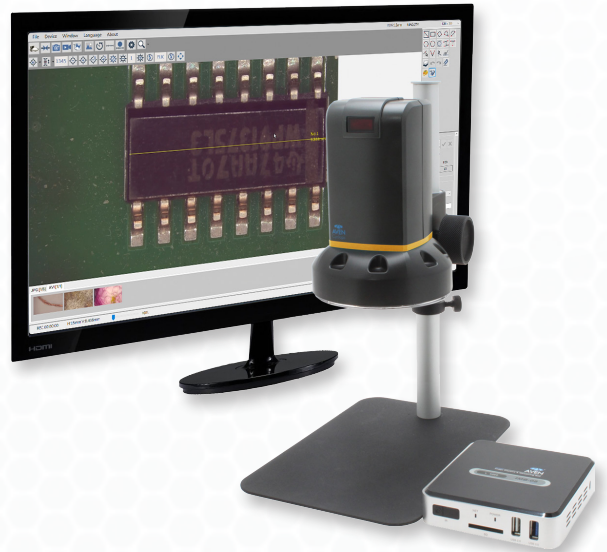

- No PC Required**
Connect to an HDMI monitor
- Included Software**
Annotate & take accurate measurements
- Capture HD Images**
Save images/videos to SD card
- Compatible w/ Cyclops HDMI**
Access imaging & measurement software

HDMI Image Measurement Box

Utilize Advanced Imaging & Measurement Software with the Cyclops HDMI

For Cyclops HDMI

Designed for use with Aven's Cyclops HDMI Digital Microscope, this device gives operators access to advanced imaging & measurement software with no need to connect to a PC. Capture images/videos, measure, write on-screen notes, and more.

Key Features

- HDMI output to your monitor
- USB port for keyboard or mouse
- Save image/video files to SD card
- Take accurate measurements
- Make on-screen notes
- Utilize on-screen grids and overlays

Capture High Quality Images/Videos

HDMI Image Measurement Box For Cyclops HDMI	
Item #	26700-401-IMB-08
Resolution	1920 x 1080 @ 30FPS
Interface	HDMI
Storage	SD Card
Measurement	via built-in software
Package Contents	<ul style="list-style-type: none"> • Image Measurement Box • HDMI Cable • 5v Power Supply • USB mini to USB 2.0 cable • HDMI Power Supply Adapter (for older Cyclops HDMI models)